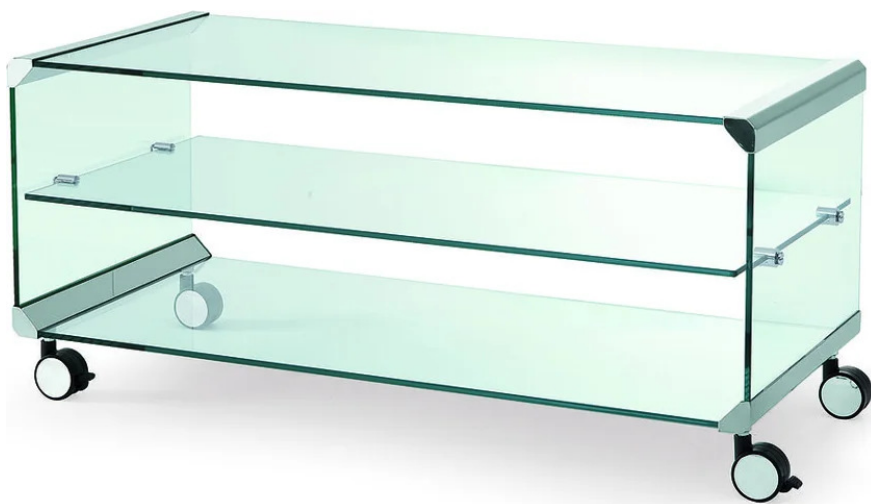

# George 1

Pierangelo Gallotti

1975

Coffee table on castors in 8mm transparent, extralight or smoked "grigio Italia" tempered glass. Available with or without shelf. Bright stainless steel metal parts. Satin stainless steel, bright, satin or embossed white or black lacquered brass metal parts on request. Available version without castors (total height: 34cm).

## Cm (L x P x H)

45 x 40 x 48  
 68 x 40 x 48  
 80 x 40 x 48  
 100 x 45 x 45  
 120 x 45 x 45  
 130 x 45 x 45  
 130 x 54 x 45

## Glass

Extralight

"Grigio Italia"

Transparent